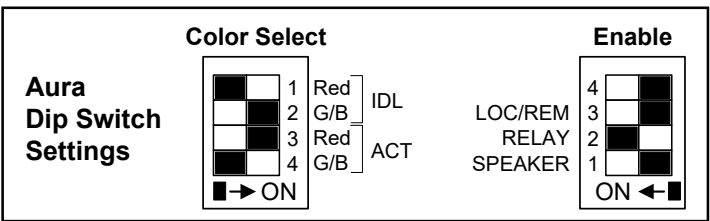

		<b>CAMDEN DOOR CONTROLS</b>		5502 Timberlea Blvd. Mississauga, Ontario L4W 2T7	
SCALE: NONE	DRAWN BY: DGW	DATE: 03/07/17	REVISED: 2		
<b>WC-15 Washroom Package Wiring Diagram (normally unlocked)</b>					
DRAWING No: DRG-CX-WC-15-7			FILE NAME: WC-15-7 wiring diagram_R2		