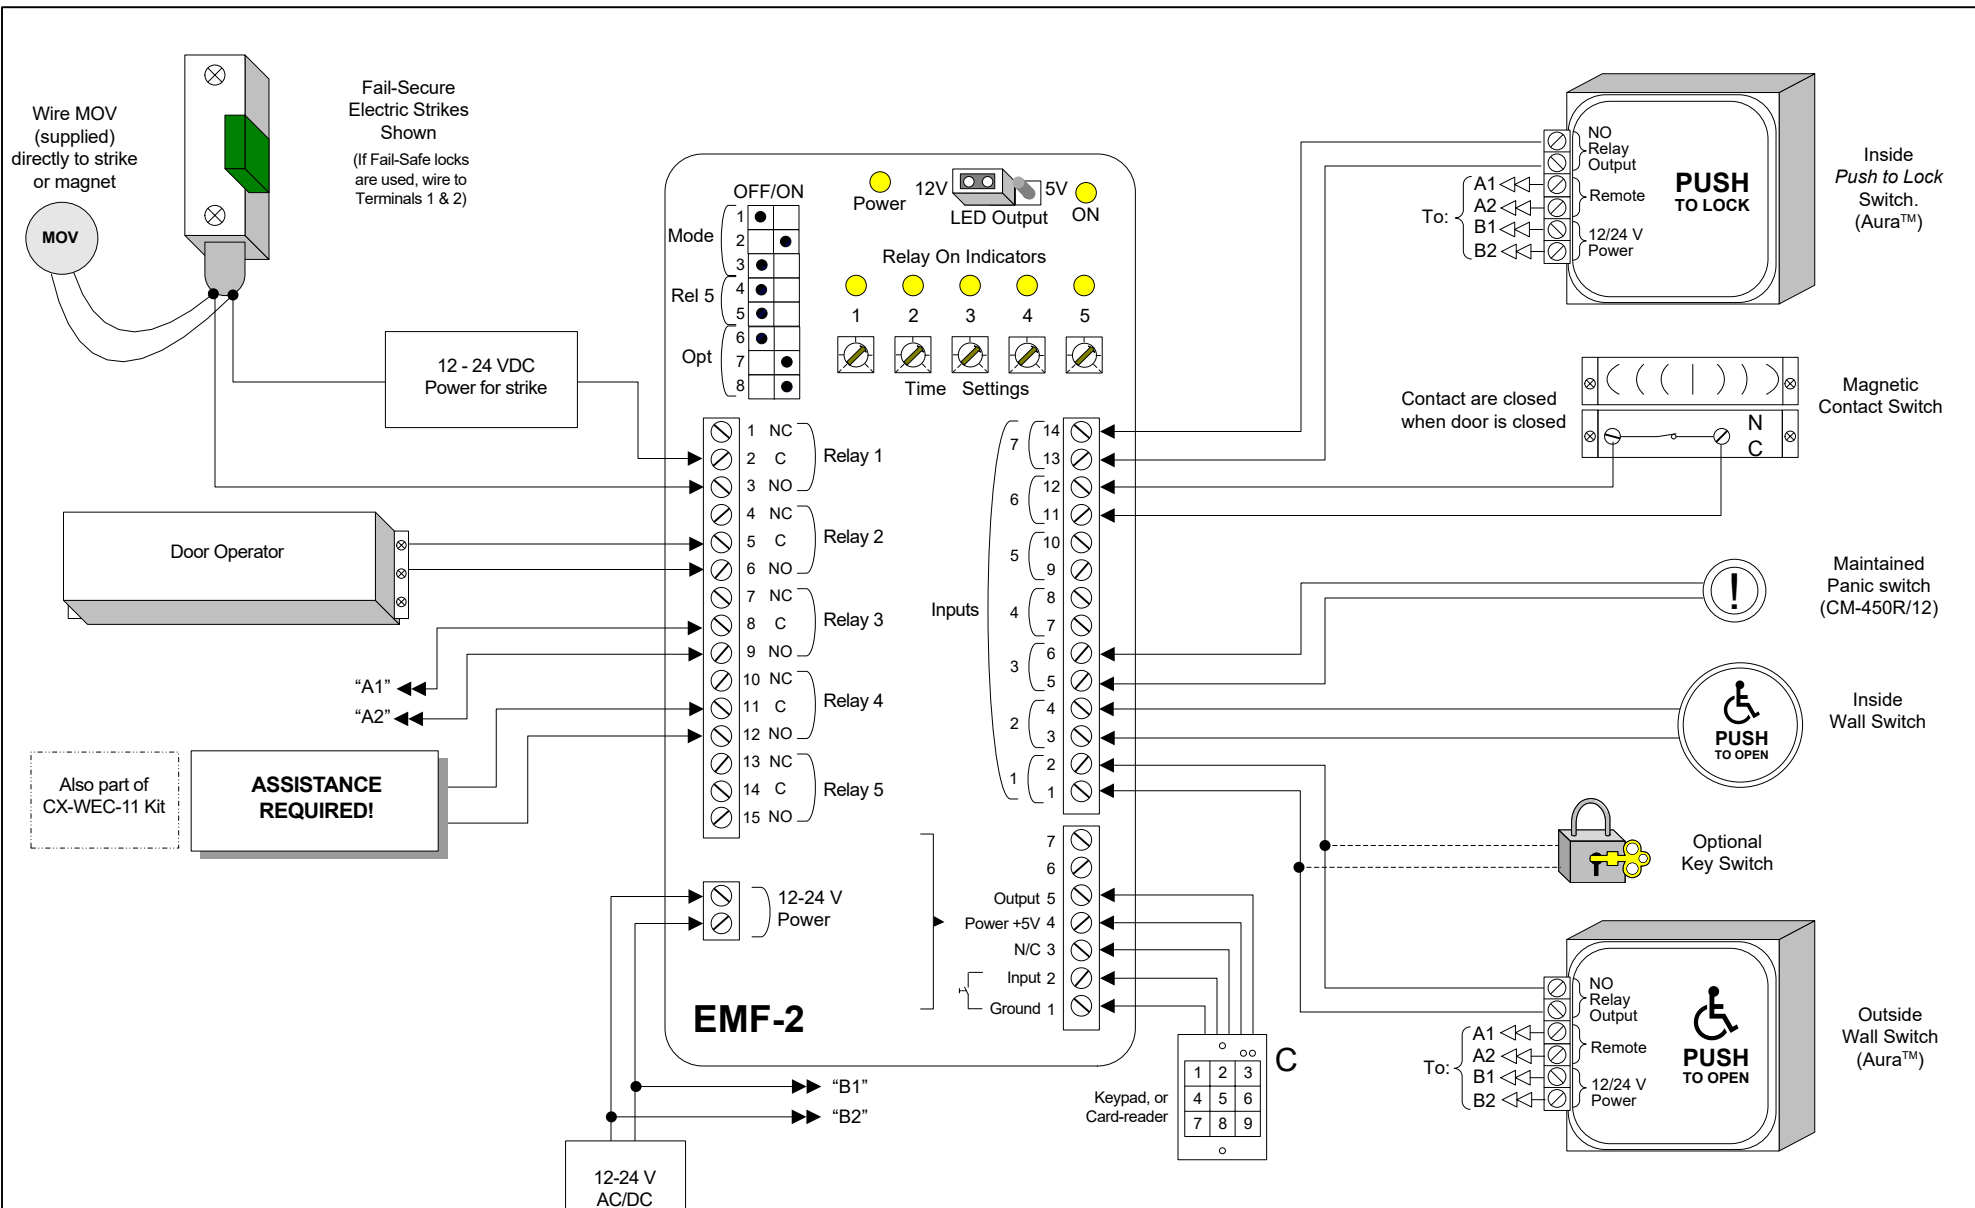

		<b>CAMDEN DOOR CONTROLS</b>		5502 Timberlea Blvd. Mississauga, Ontario L4W 2T7	
SCALE: NONE	DRAWN BY: DGW	DATE: 03/07/17	REVISED: 2		
<b>WC-15 Washroom Package Wiring Diagram (normally unlocked)</b>					
DRAWING No: DRG-CX-WC-15-7			FILE NAME: WC-15-7 wiring diagram_R2		

		<b>CAMDEN DOOR CONTROLS</b>		5502 Timberlea Blvd. Mississauga, Ontario L4W 2T7	
SCALE: NONE	DRAWN BY: DGW	DATE: 03/07/17	REVISED:		
<b>WC-15 Washroom Package Wiring Diagram (normally locked)</b>					
DRAWING No: DRG-CX-WC-15-8			FILE NAME: WC-15-8 wiring diagram_R2		