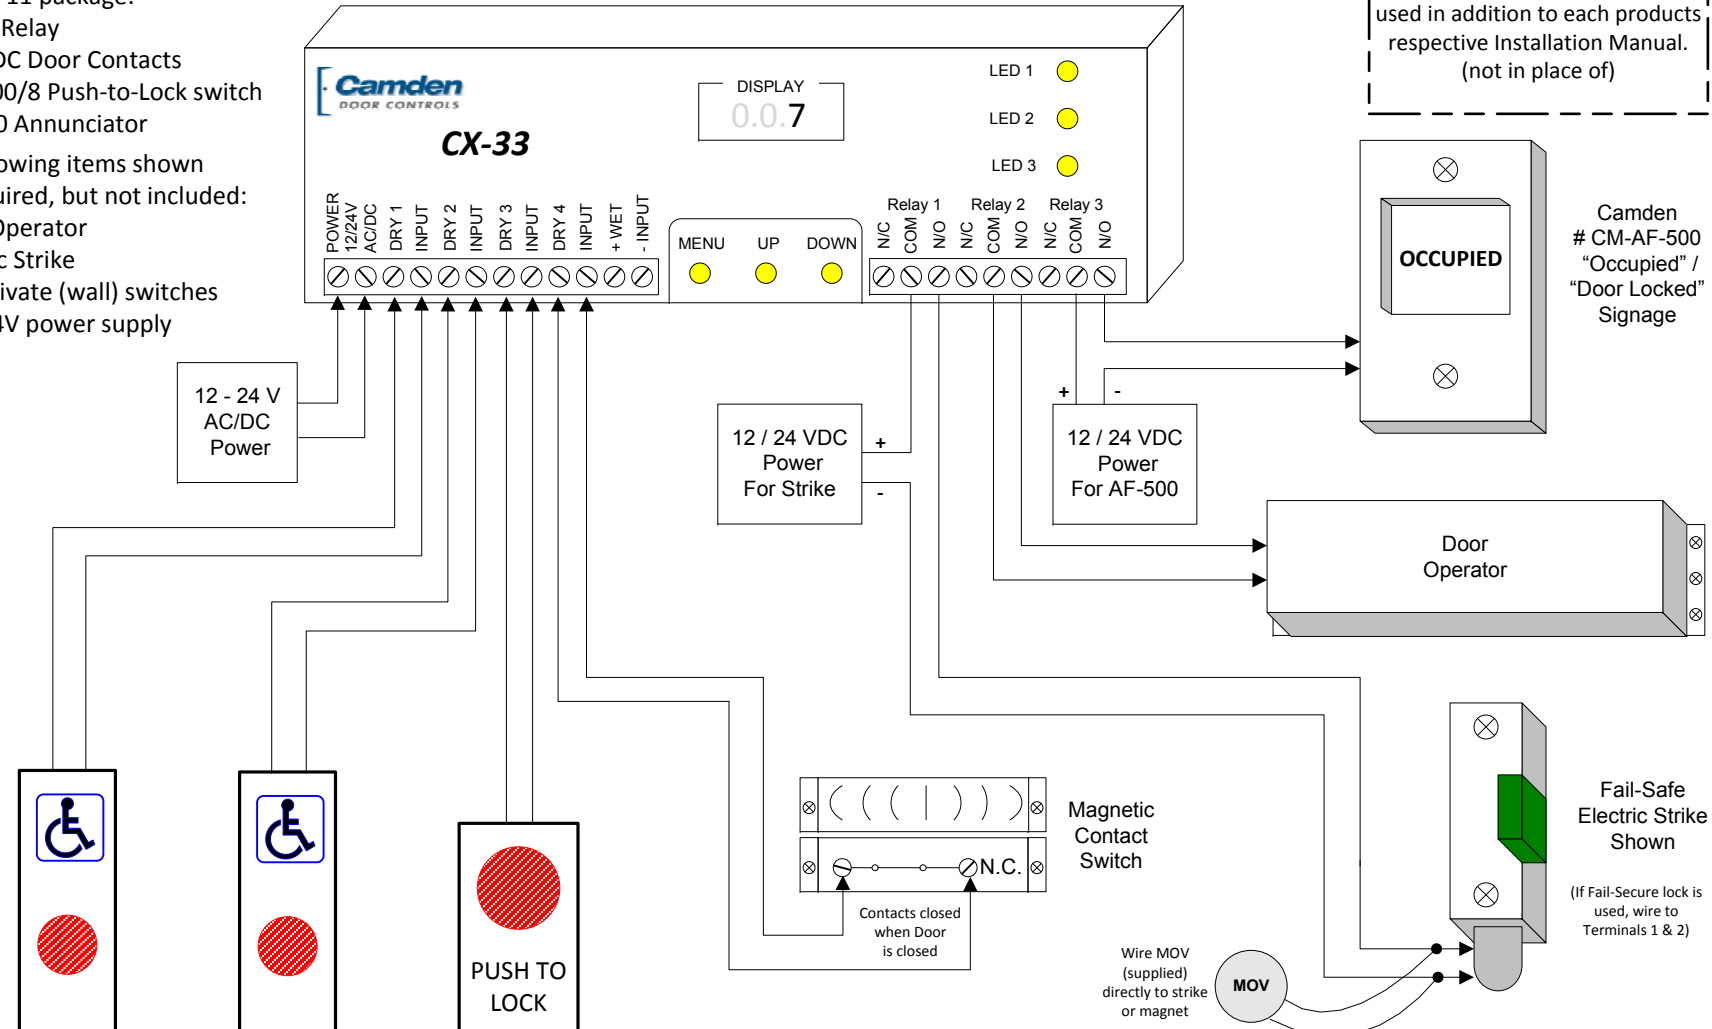

The following items are part of the WC-11 package:

- CX-33 Relay
- CX-MDC Door Contacts
- CM-400/8 Push-to-Lock switch
- AF-500 Annunciator

The following items shown are required, but not included:

- Door Operator
- Electric Strike
- (2) Activate (wall) switches
- 12 / 24V power supply

NOTE: This Drawing should be used in addition to each products respective Installation Manual. (not in place of)

		Camden Door Controls		5502 Timberlea Blvd Mississauga, Ontario L4W 2T7
SCALE: NONE	DRAWN BY: DGW	DATE: 07/22/14	REVISED:	
WC-11 Washroom Package <i>Wiring Diagram (normally unlocked)</i>				
DRAWING No: DRG-CX-WC-11-7		FILENAME: WC-11-7 wiring diagram.vsd		

For Normally Locked Door, see over...

The following items are part of the WC-11 package:

- CX-33 Relay
- CX-MDC Door Contacts
- CM-400/8 Push-to-Lock switch
- AF-500 Annunciator

The following items shown are required, but not included:

- Door Operator
- Electric Strike
- (2) Activating devices
- 12 / 24V power supply

NOTE: This Drawing should be used in addition to each products respective Installation Manual. (not in place of)

Camden # CM-AF-500 "Occupied" / "Door Locked" Signage