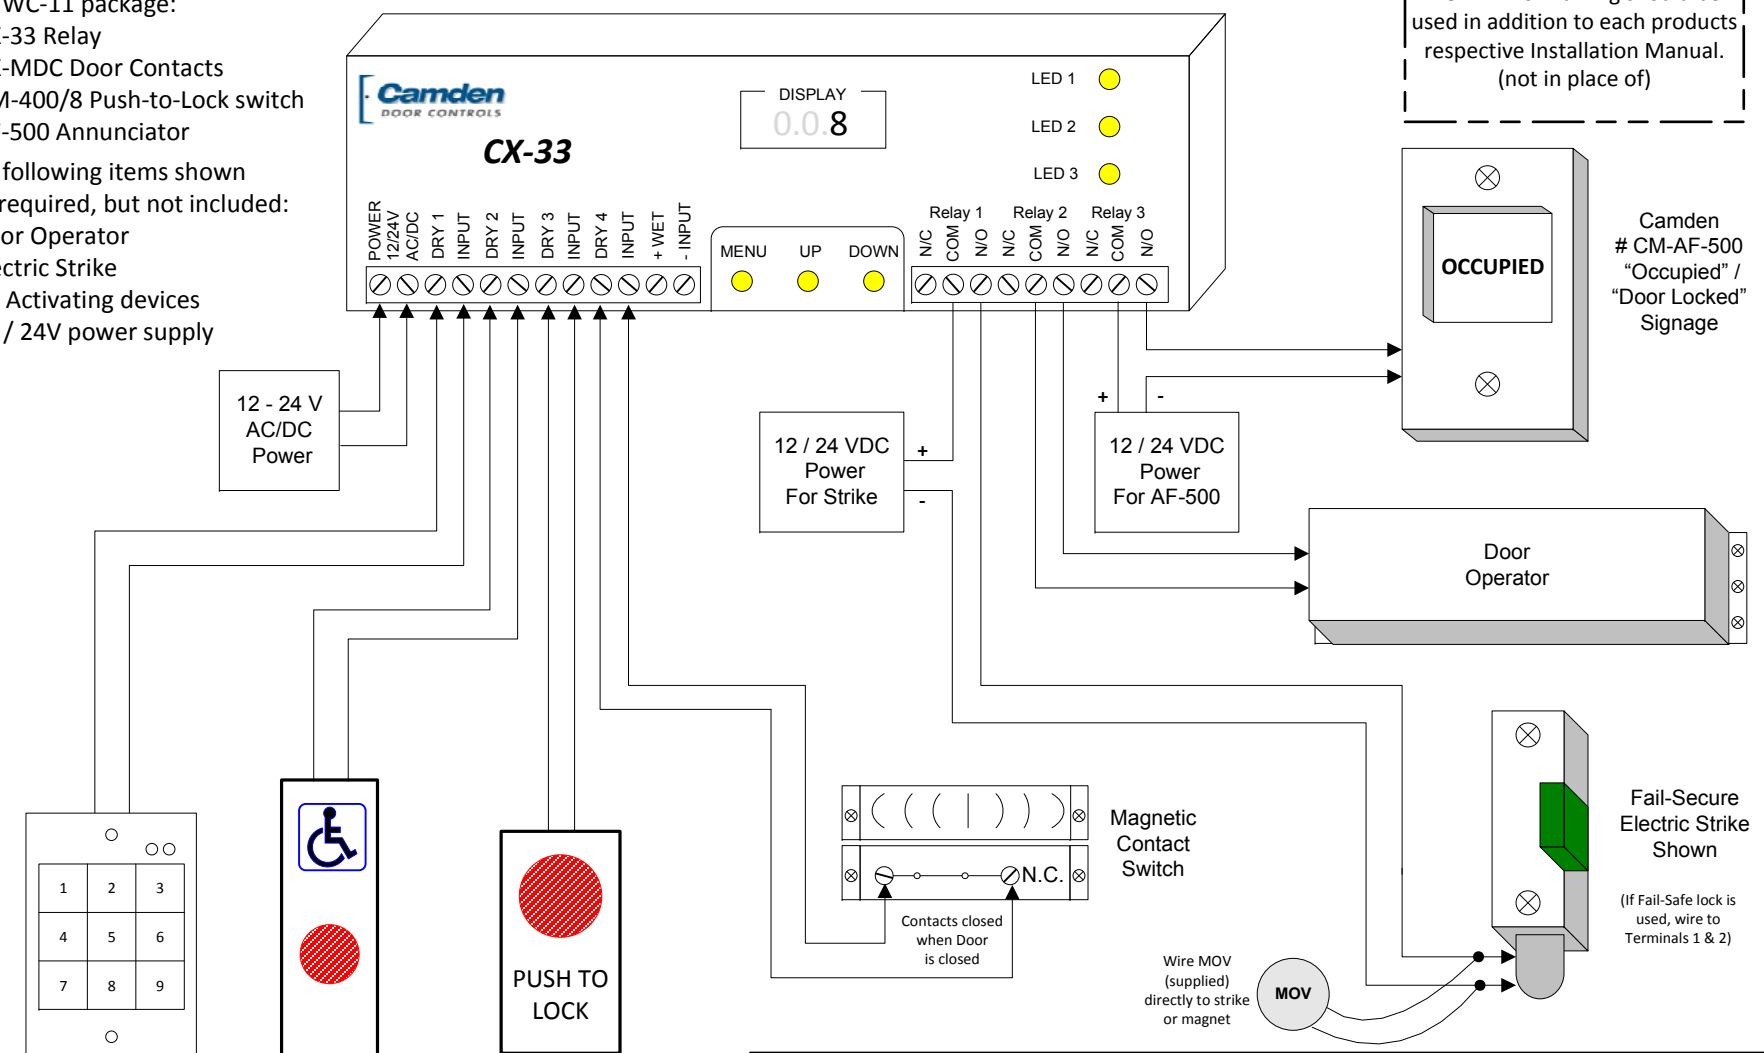

The following items are part of the WC-11 package:

- CX-33 Relay
- CX-MDC Door Contacts
- CM-400/8 Push-to-Lock switch
- AF-500 Annunciator

The following items shown are required, but not included:

- Door Operator
- Electric Strike
- (2) Activate (wall) switches
- 12 / 24V power supply

For Normally Locked Door, see over...

The following items are part of the WC-11 package:

- CX-33 Relay
- CX-MDC Door Contacts
- CM-400/8 Push-to-Lock switch
- AF-500 Annunciator

The following items shown are required, but not included:

- Door Operator
- Electric Strike
- (2) Activating devices
- 12 / 24V power supply

NOTE: This Drawing should be used in addition to each products respective Installation Manual. (not in place of)

Camden # CM-AF-500 "Occupied" / "Door Locked" Signage

Fail-Secure Electric Strike Shown
(If Fail-Safe lock is used, wire to Terminals 1 & 2)

		Camden Door Controls		5502 Timberlea Blvd Mississauga, Ontario L4W 2T7
SCALE: NONE	DRAWN BY: DGW	DATE: 07/22/14	REVISED:	
WC-11 Washroom Package Wiring Diagram (normally locked)				
DRAWING No: DRG-CX-WC-11-8		FILENAME: WC-11-8 wiring diagram.vsd		